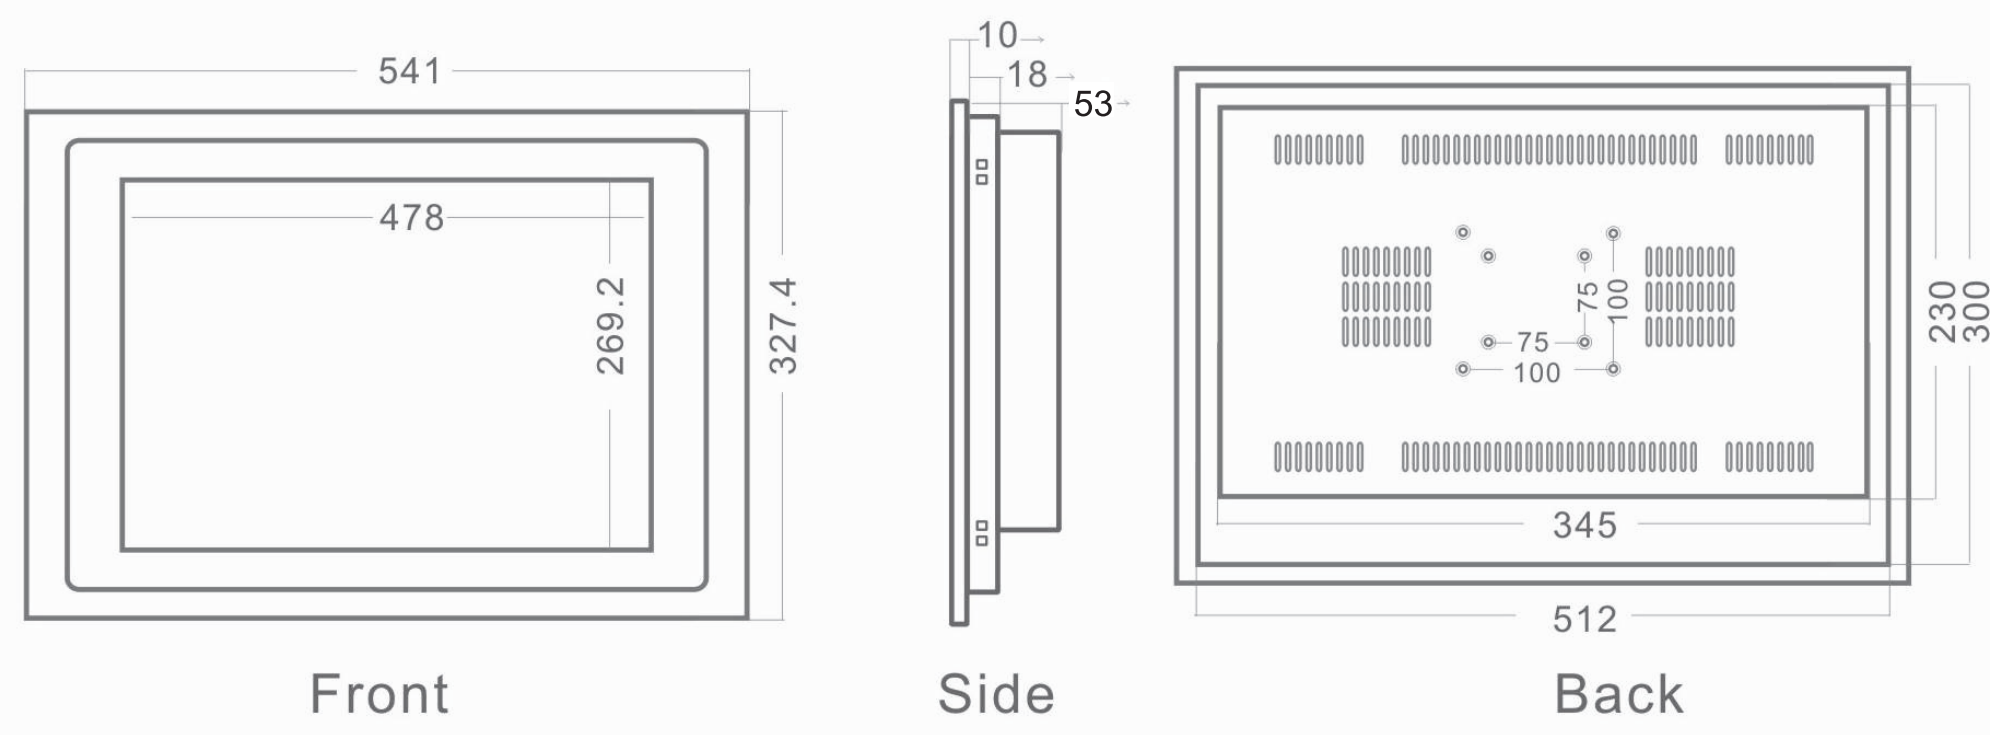

SLT-21.5" i3/i5 Dimensions

Dimensions in mm